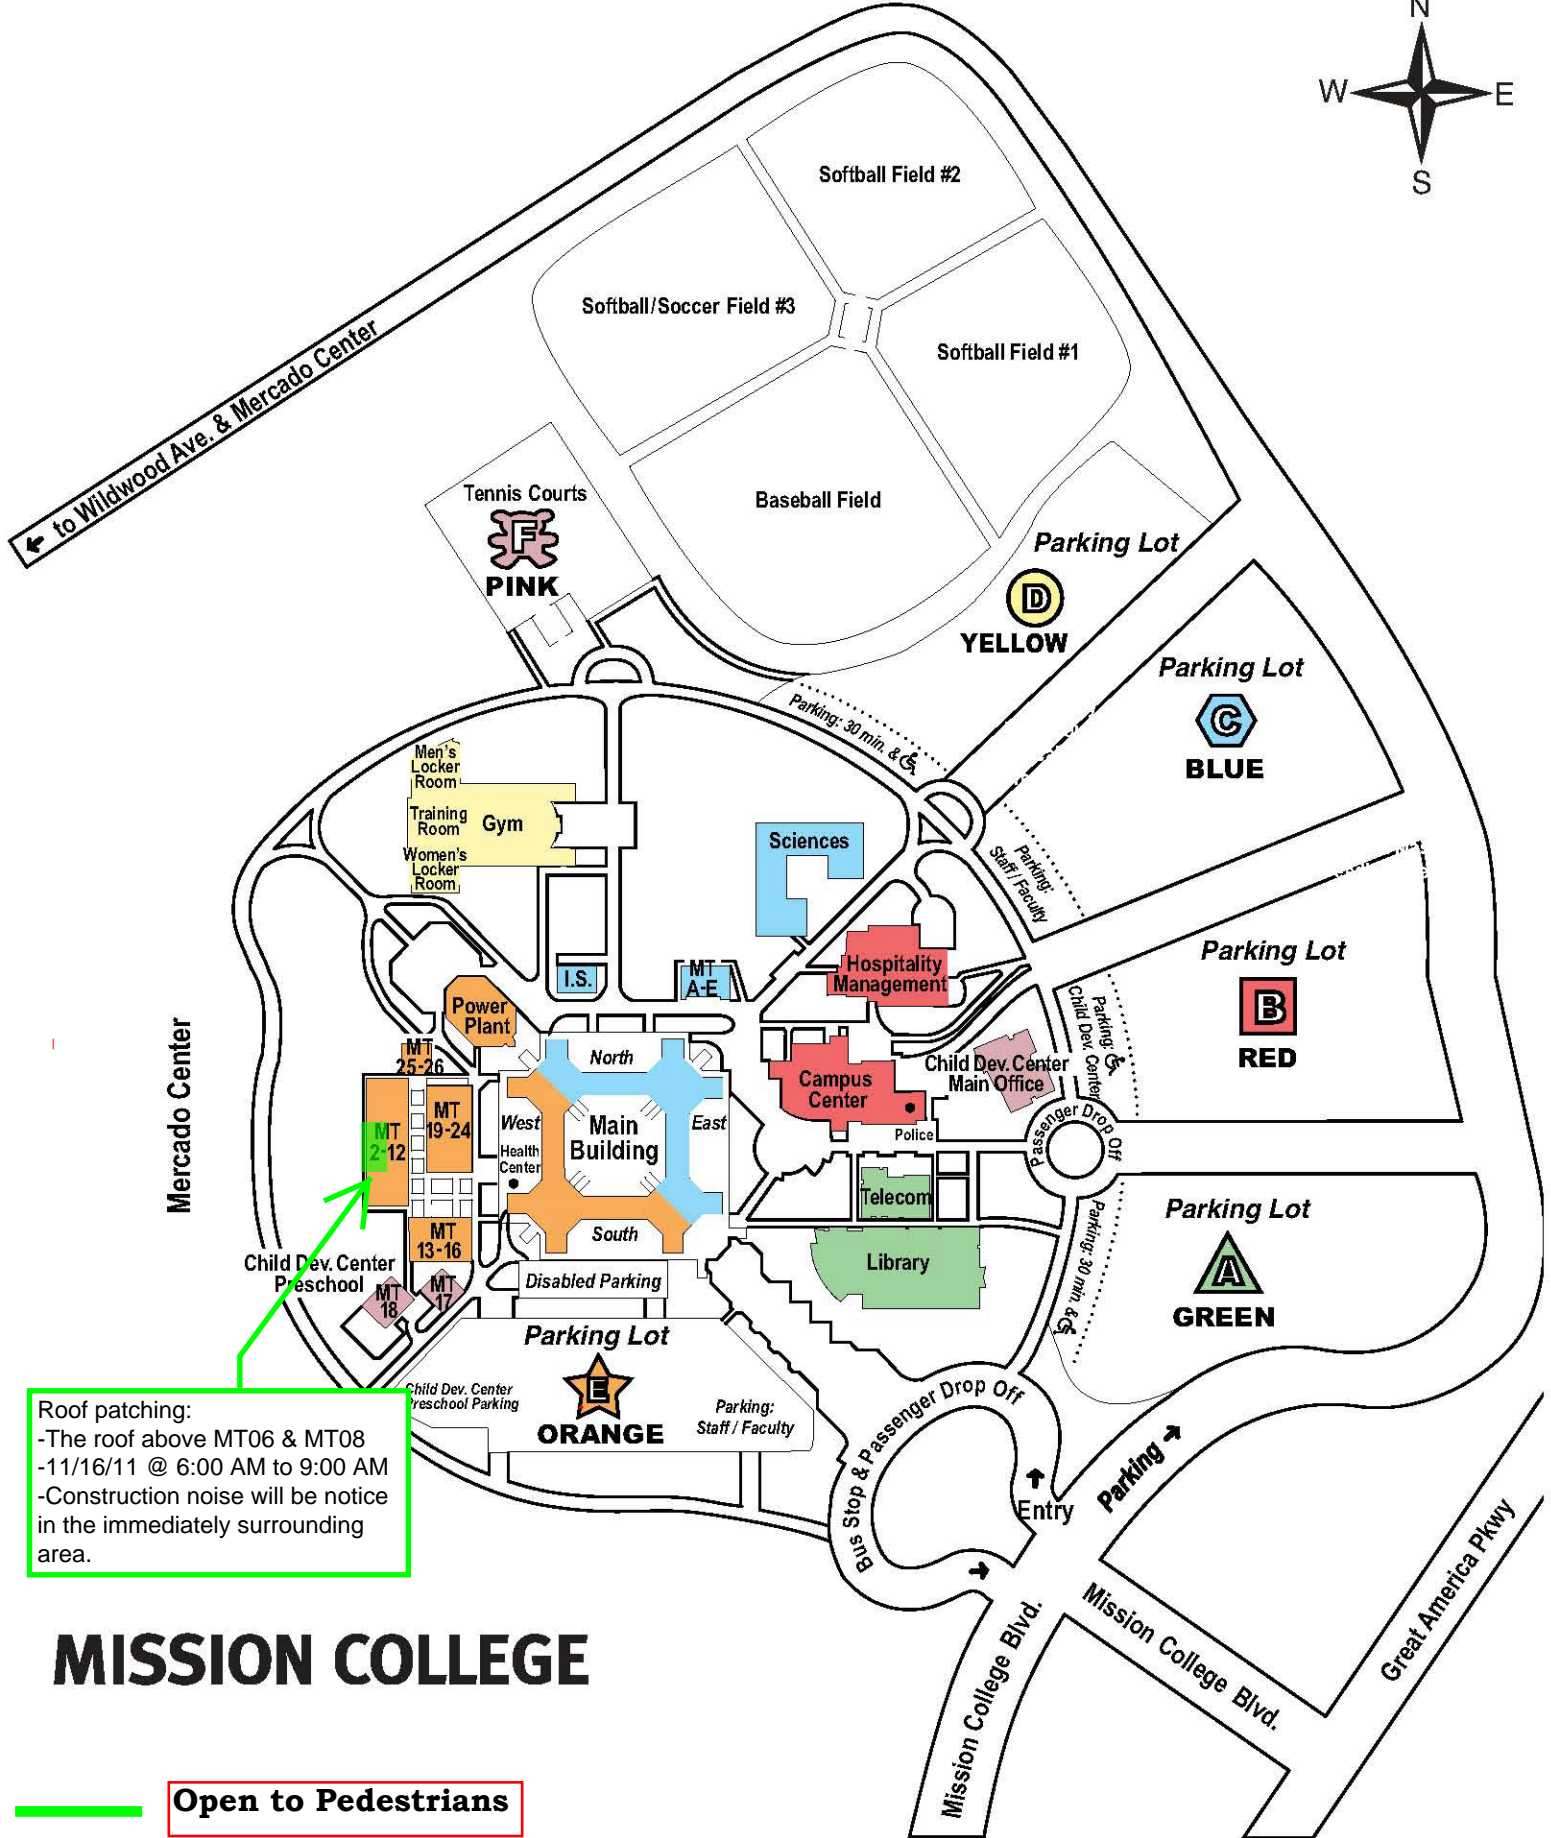

CONSTRUCTION NOTICE

MISSION COLLEGE CAMPUS CLOSURE

PROJECT NAME: Mission College Campus Closure

ACTIVITY DESCRIPTION: Mission College will be patching a section of roofing at MT08. This process will cause some noise but should cause no other disruption.

SCHEDULE: **November 16, 2011 – 6:00 AM to 9:00 AM**

CAMPUS IMPACT: Access on campus will not be affected.

PROJECT CONTACT: Please direct any questions to:

NAME: Matt Pentin or Kyle Marini
EMAIL: mpentin@gilbaneco.com or kmarini@gilbaneco.com
TELEPHONE: 408-569-7367 Cell 408-401-6237 Cell

For more information regarding the Capital Improvement Program, please visit the Campus Construction Update page at: <http://www.wvm.edu/facilities/>

Roof patching:
 -The roof above MT06 & MT08
 -11/16/11 @ 6:00 AM to 9:00 AM
 -Construction noise will be notice
 in the immediately surrounding
 area.

MISSION COLLEGE

- Open to Pedestrians**
- Closed to Pedestrians and Vehicles**
- Vehicle Detour Route**