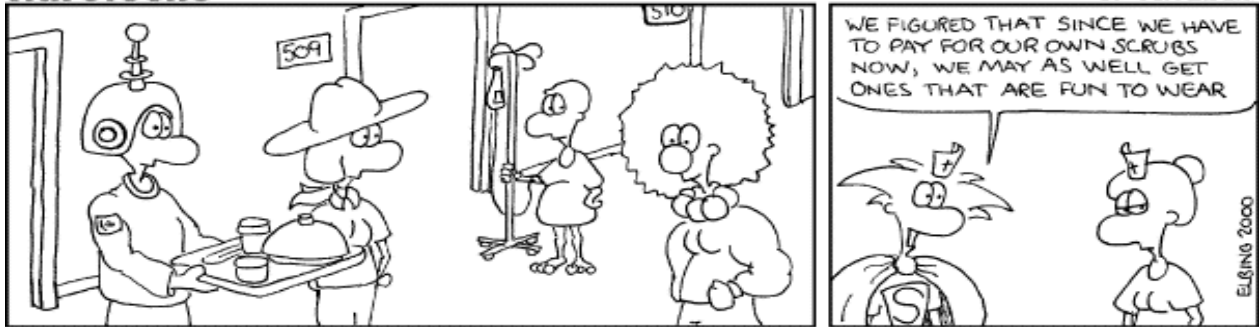

**Mission College  
Registered Nursing (LVN-RN) Program  
Uniform and School Patch Information**

**Nurstoons**

by Carl Elbing

www.nurstoons.com

The uniform for the LVN to RN Program consists of a dark Teal colored scrub top with either white or dark teal scrub pants. A white lab coat or white sweater may be worn with the uniform. In addition, the program patch must be sewn on 2-4 inches down from shoulder seam on right side of the uniform. The program patch must also be on any lab coat worn. The school patch is only available online from Dove Apparel.