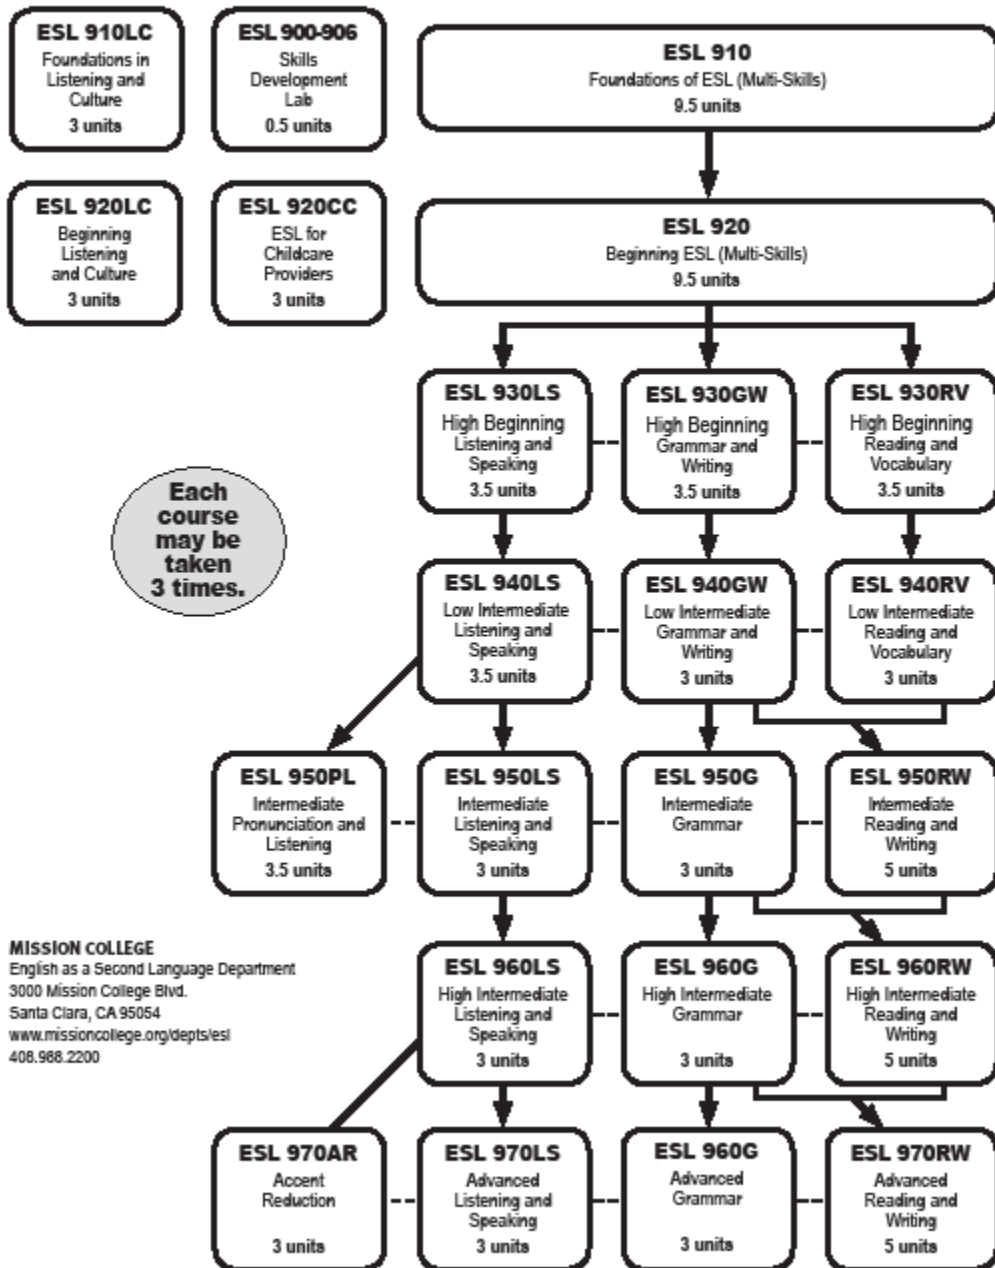

ESL Course Sequence

MISSION COLLEGE
English as a Second Language Department
3000 Mission College Blvd.
Santa Clara, CA 95054
www.missioncollege.org/depts/esl
408.988.2200