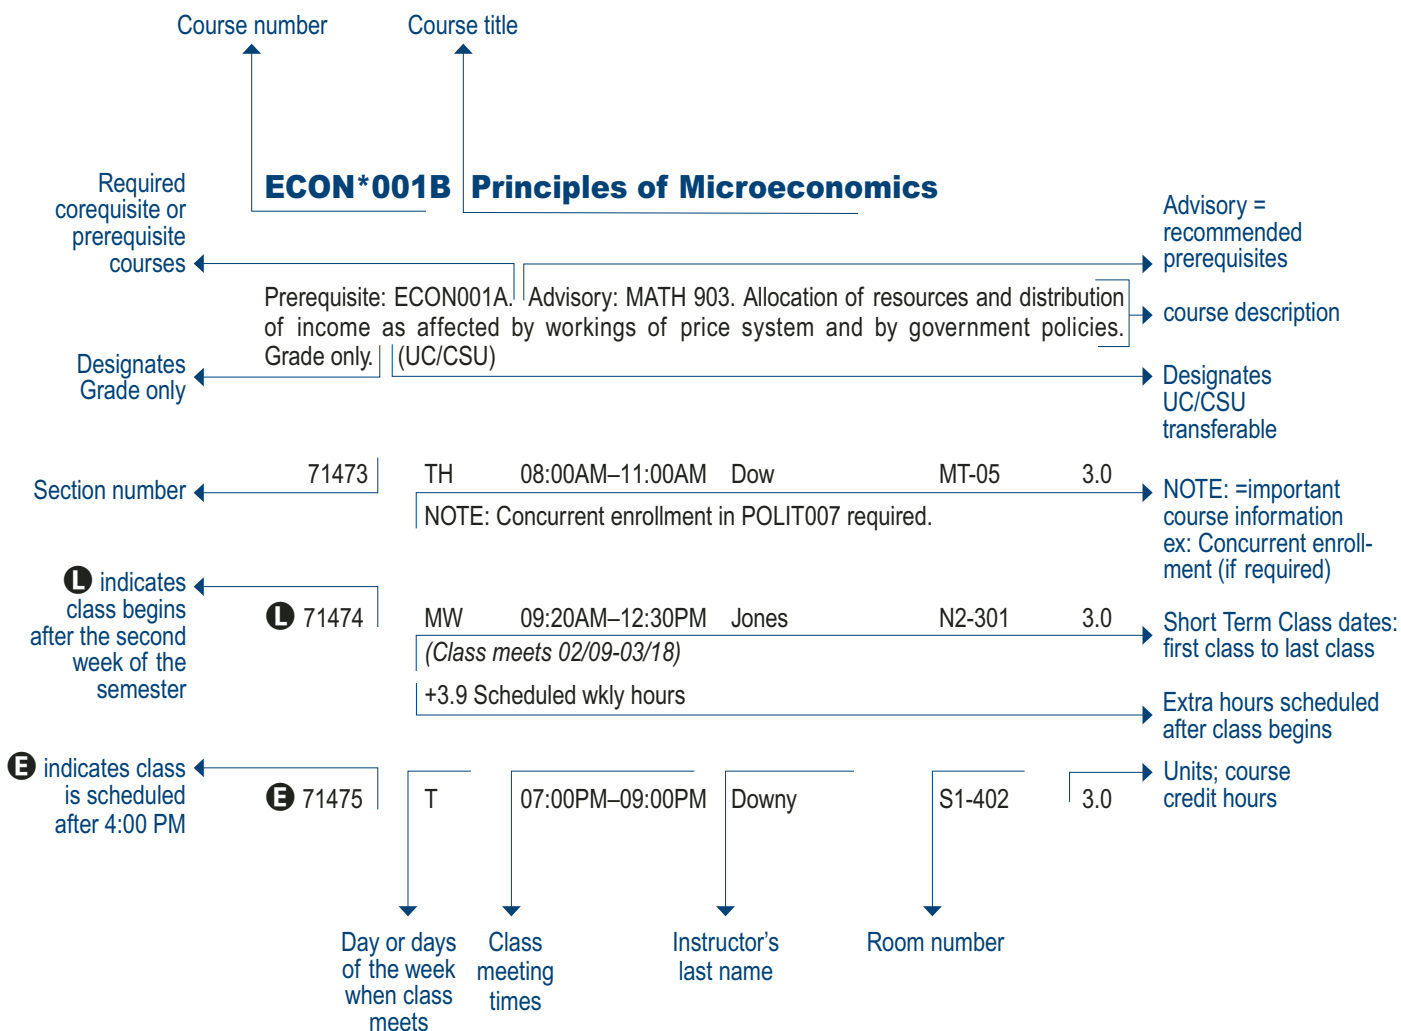

How to Read a Course Listing

E=Evening Class **L**=Late Start Class **O**=Online Class **S**=Short Term Classes **T**=Television Class **W**=Weekend Class

TBA= To Be Arranged

STAFF=Instructor not determined at time of schedule printing

Main Building Room Numbers:

- N=North wing
- S=South wing
- E=East wing
- W=West wing
- CS=Center Space
- N1=North wing, 1st floor
- S2=South wing, 2nd floor
- E3=East wing, 3rd floor
- SE2=South East Corner, 2nd floor

Other Room Numbers:

- MT=Mission Temporary
- SCI=Science Building
- HM=Hospitality Management Building
- CC=Campus Center
- CDC=Child Development center
- GYM=Gymnasium